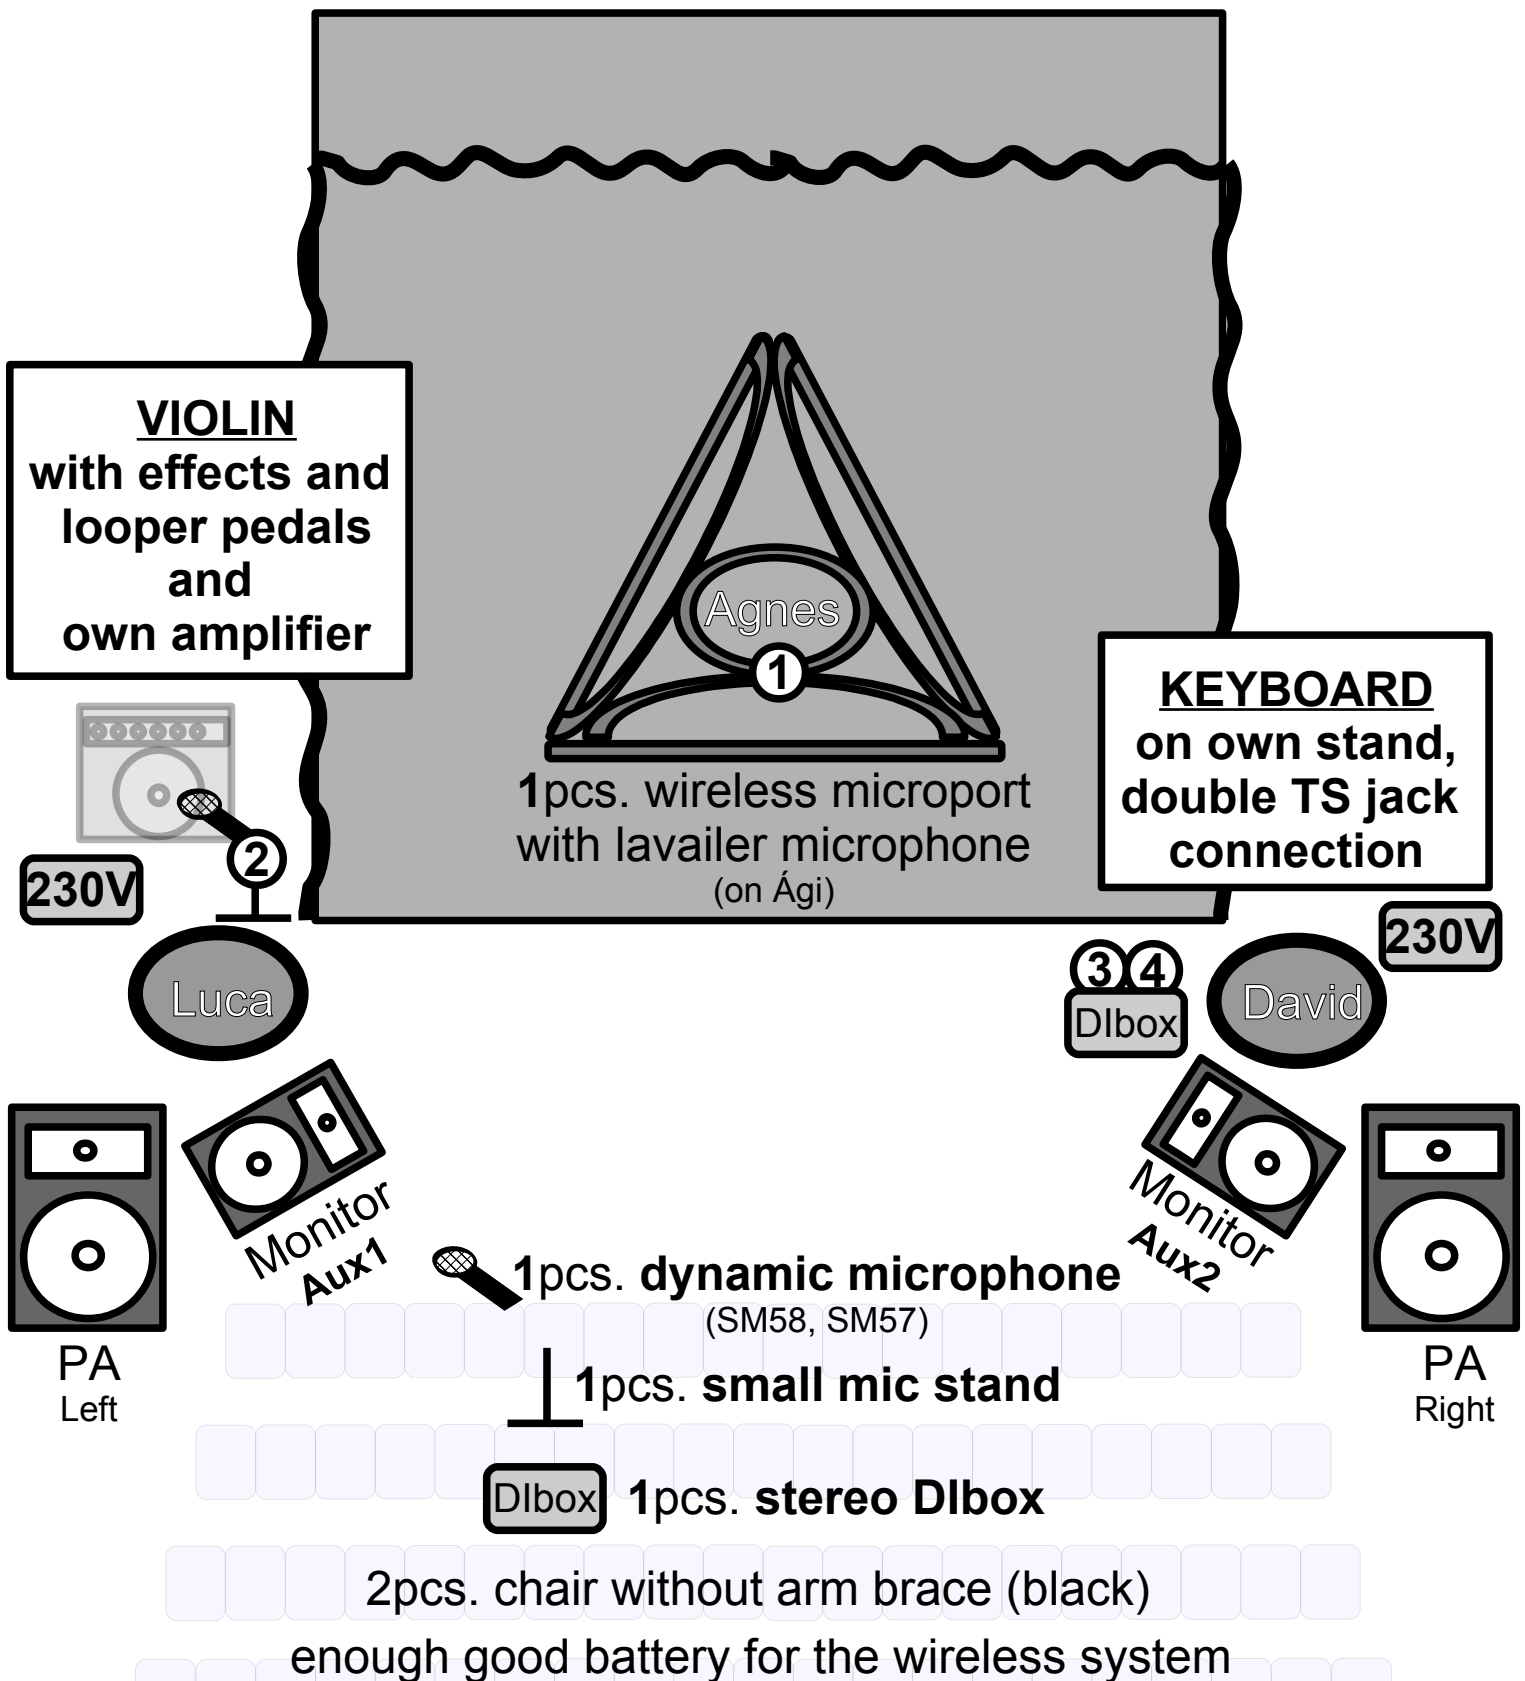

Simorag DanCircus – Mesemag

Technical Rider

The Space:

Stage width: 6 meters /minimum/
Stage depth: 6 meters /minimum/
Stage height: 4 meters /minimum/
(from the stage level to the lamps)

Sound:

we have live music with electroacoustic instruments
(violin and keyboard) or playback sounds
we use sound system with microphones...

Technician:

Bala Szabon (male)

optional one more technician

Simorag DanCircus – Mesemag

Technical Rider (The Set)

The Sound and Light controlling needs to be in the same place

Simorag DanCircus – Mesemag

Technical Rider (Sound)

VIOLIN
with effects and
looper pedals
and
own amplifier

KEYBOARD
on own stand,
double TS jack
connection

1 pcs. wireless microport
with lavailer microphone
(on Ági)

Luca

David

Monitor
Aux1

Monitor
Aux2

1 pcs. dynamic microphone
(SM58, SM57)

1 pcs. small mic stand

Dlbox 1 pcs. stereo Dlbox

2 pcs. chair without arm brace (black)

enough good battery for the wireless system

FOH:
- 4 mono channel
for the microphones and for the stereo Dlbox
- 1 stereo channel for playback (3,5Jack connection)
- Effects (reverb, delay)
- 2 channel separate return pre Aux