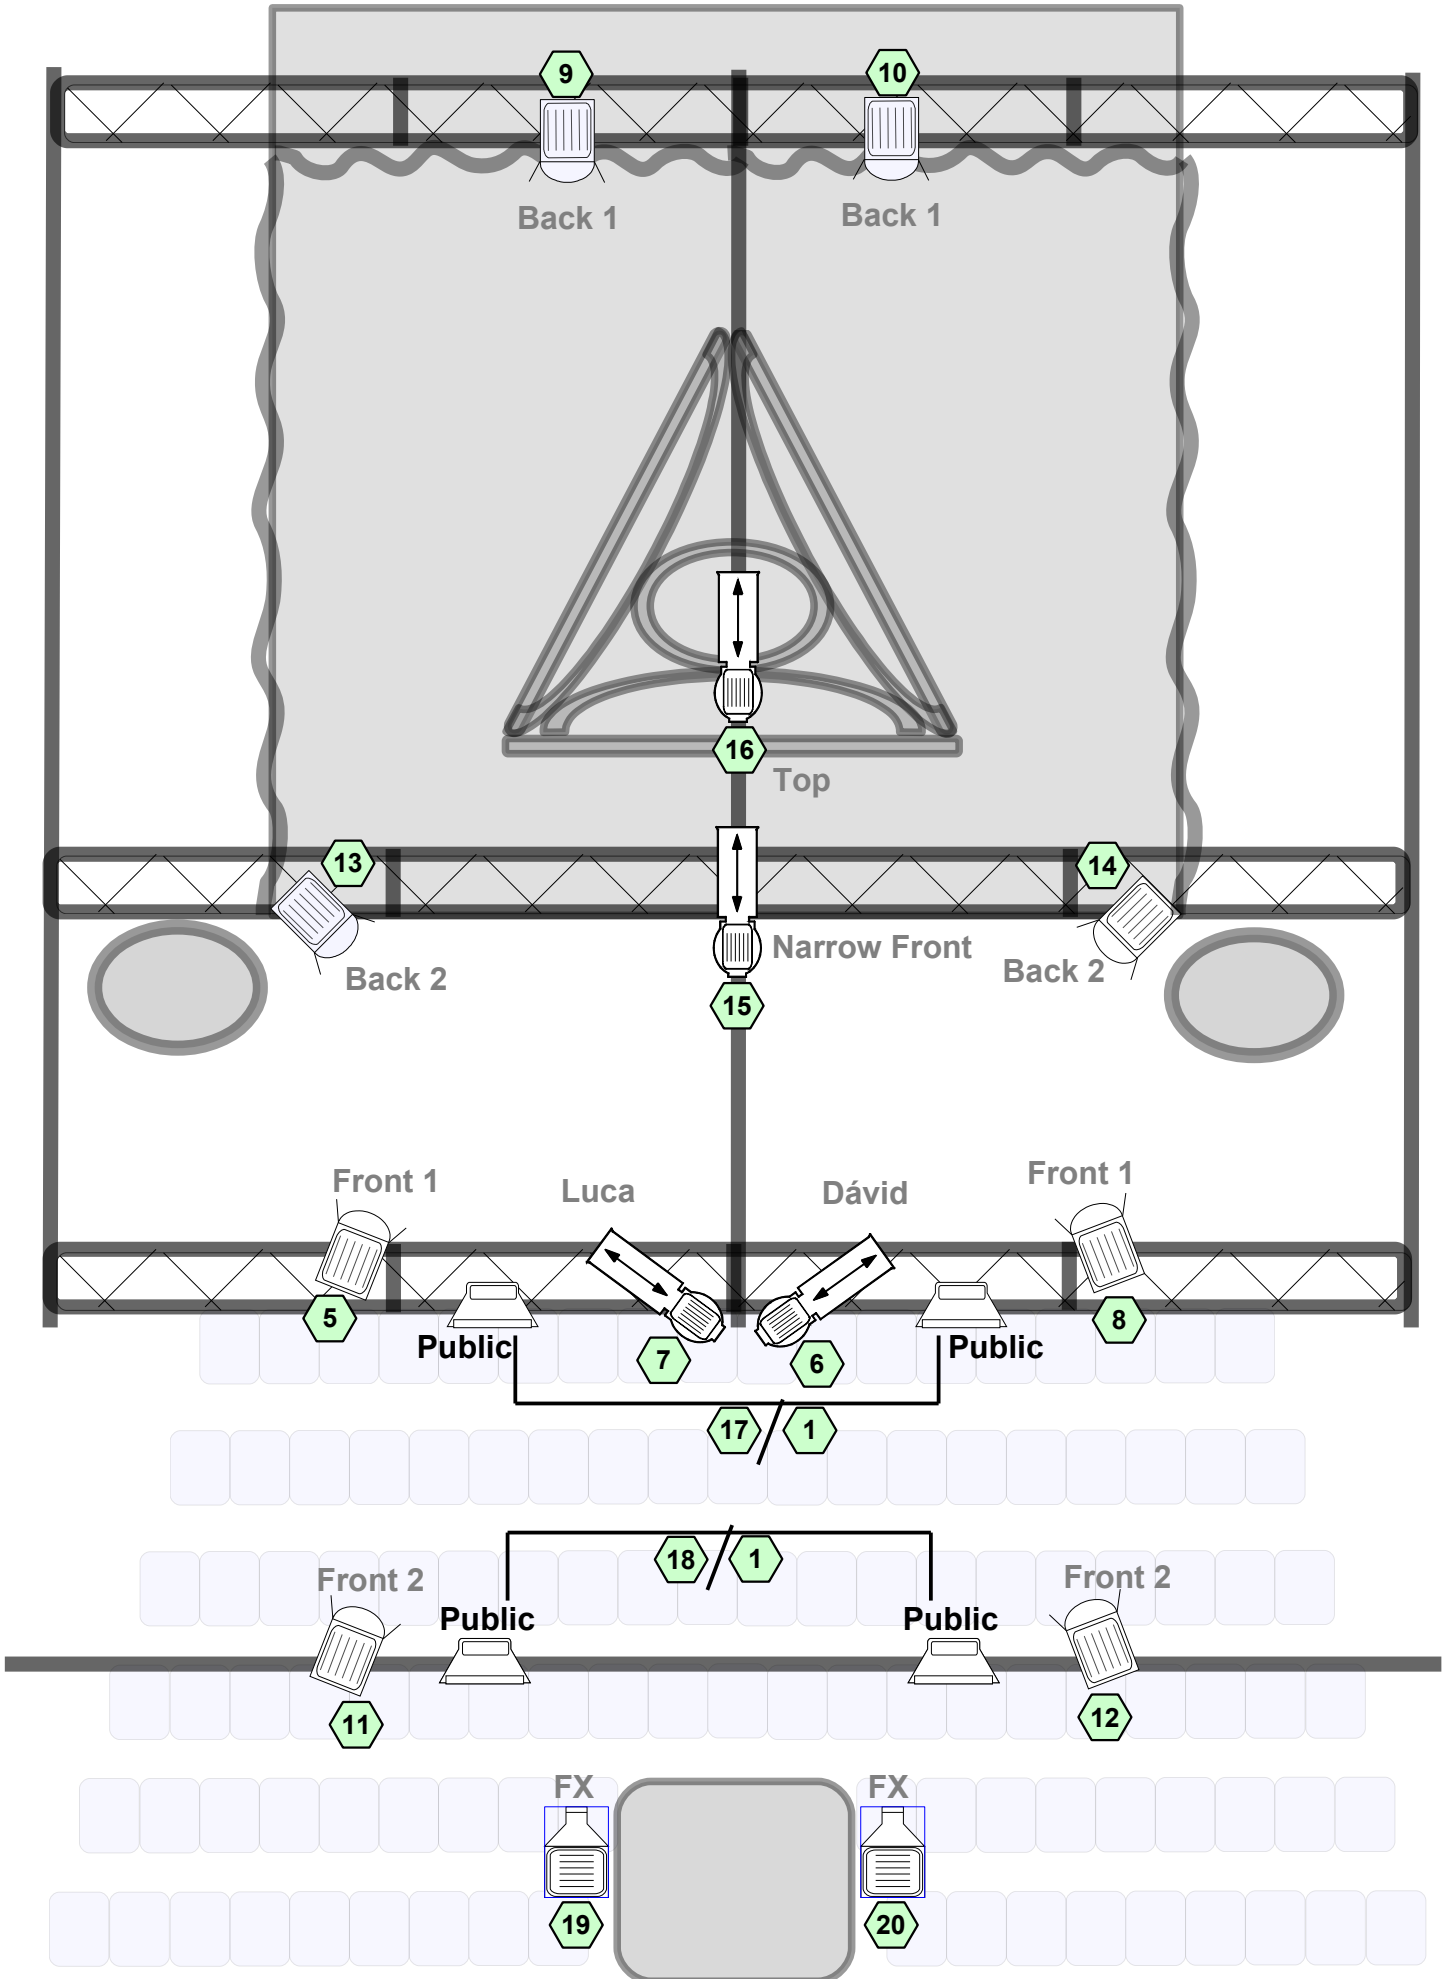

Simorag DanCircus – Mesemag

Technical Rider (Light) Truss