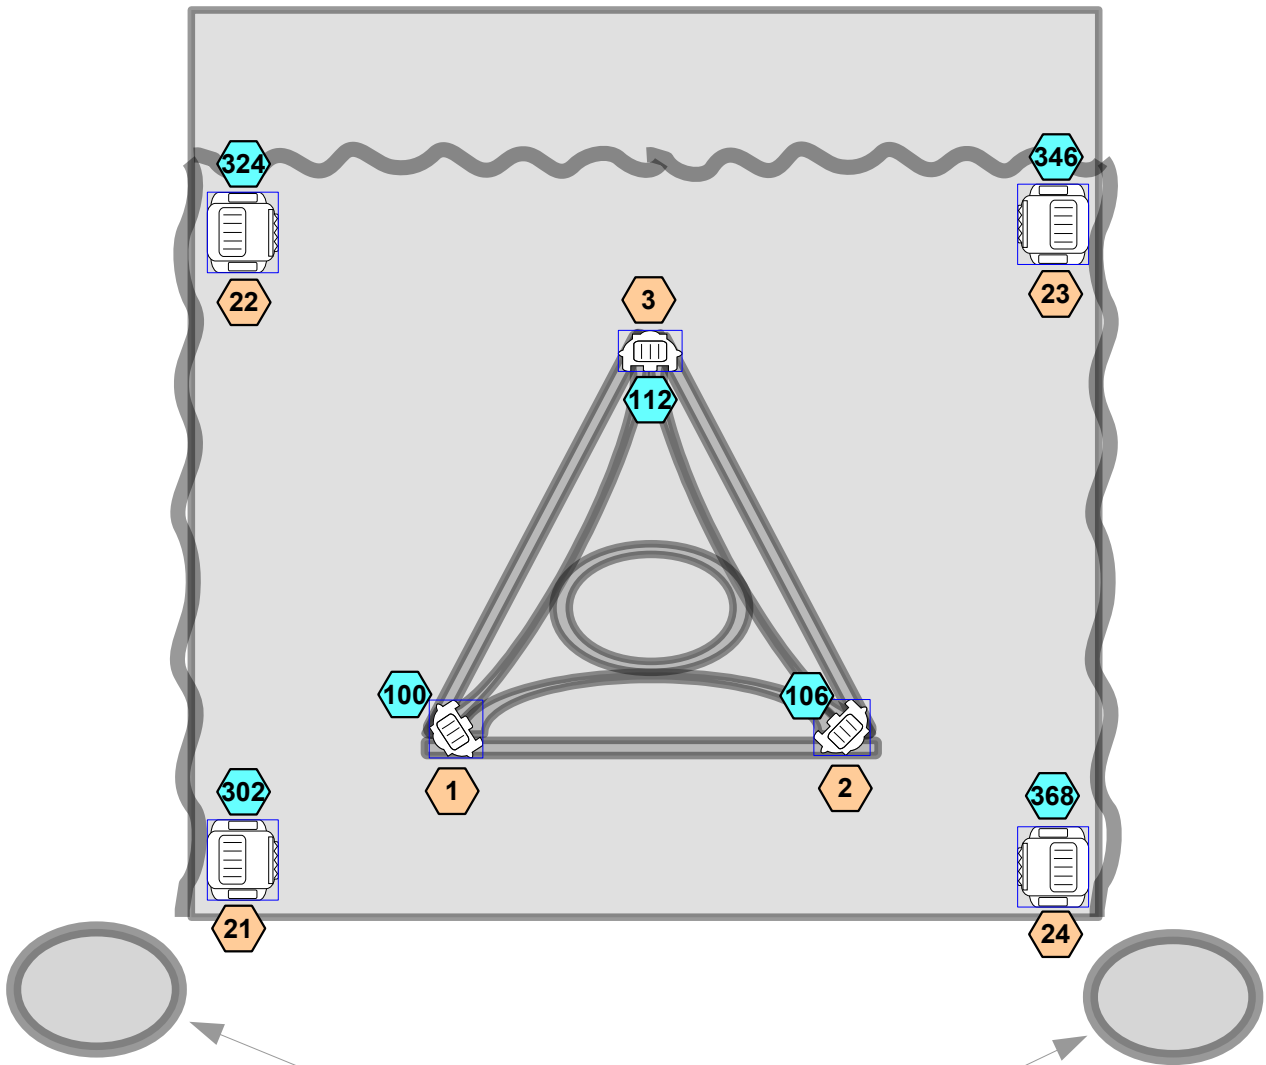

1 pcs. small mic stand

Dlbox 1 pcs. stereo Dlbox

2 pcs. chair without arm brace (black)

enough good battery for the wireless system

FOH:
- 4 mono channel
for the microphones and for the stereo Dlbox
- 1 stereo channel for playback (3,5Jack connection)
- Effects (reverb, delay)
- 2 channel separate return pre Aux

Simorag DanCircus – Mesemag

Technical Rider (Light) Truss

Simorag DanCircus – Mesemag

Technical Rider (Light) Floor

2pcs. small lamps for the musician's sheets
(with blue filters)

8pcs. **PC 1kW**
(with barndoor and frame)