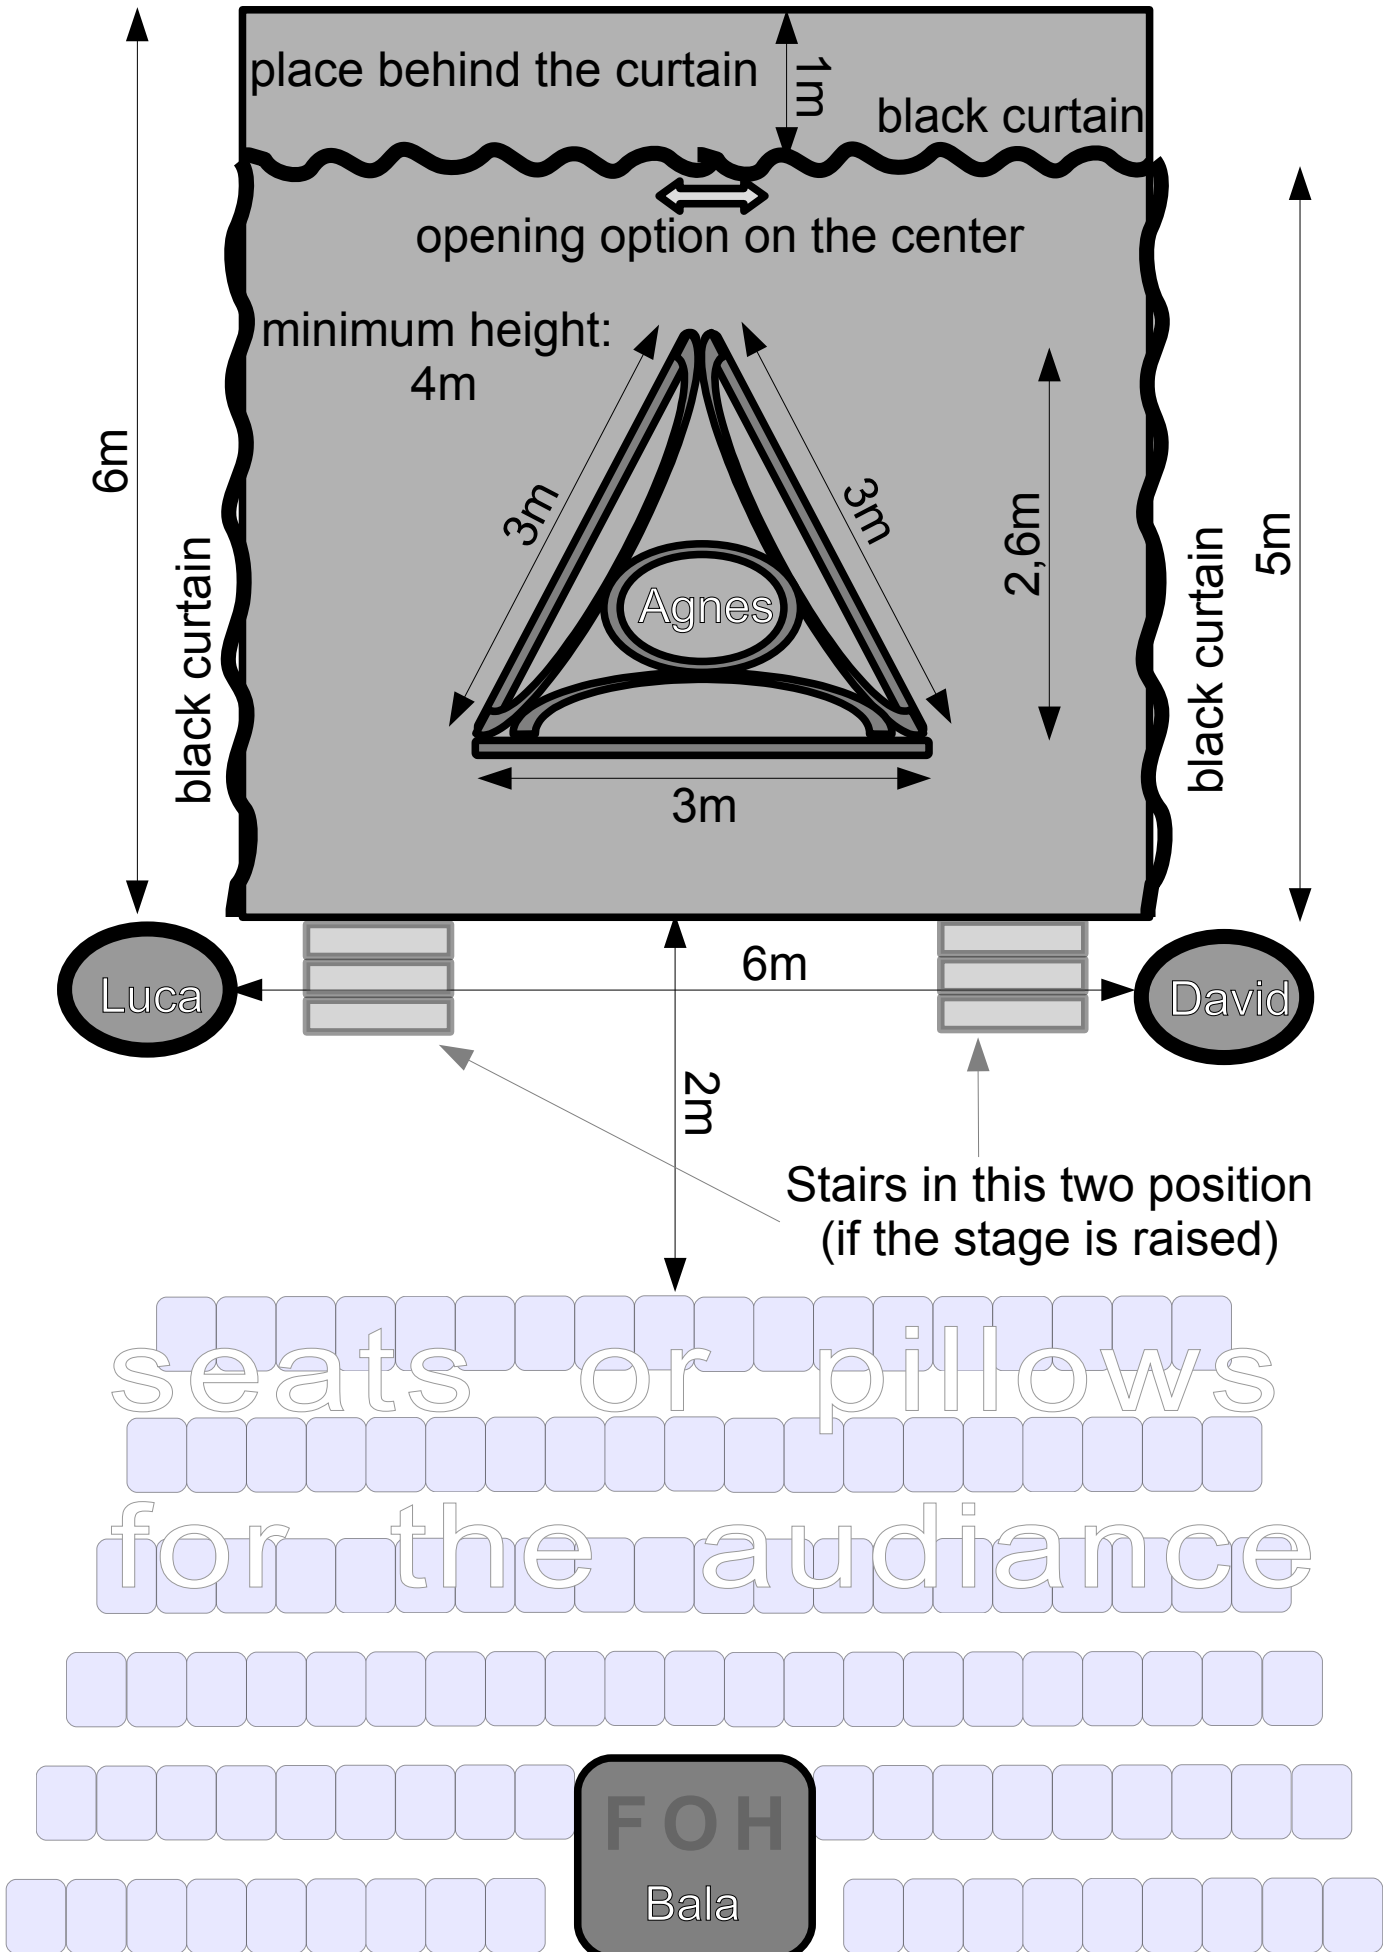

Simorag DanCircus – Mesemag

Technical Rider (The Set)

The Sound and Light controlling needs to be in the same place